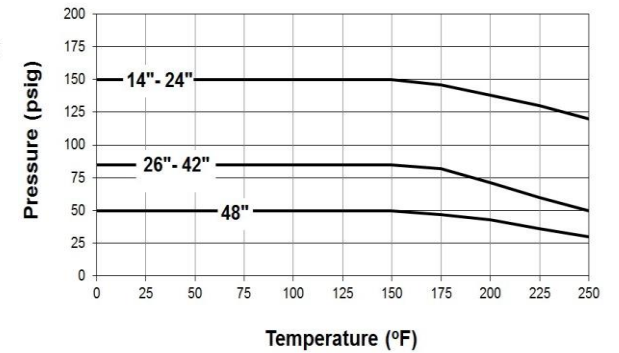

Shutoff Pressure/Temperature
14"- 48" HD Butterfly Design