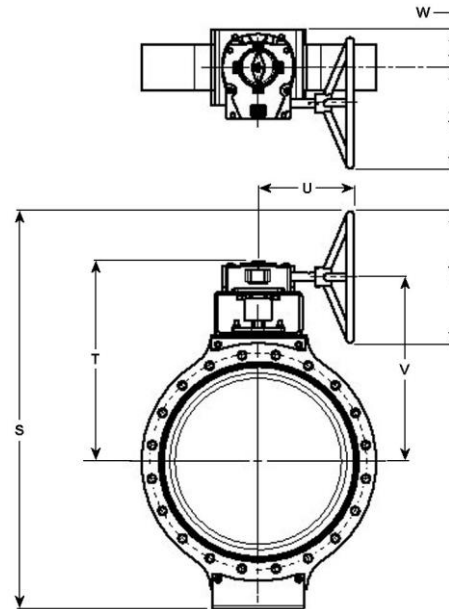

Nil-Cor 310HD 14"- 48" BUTTERFLY VALVE DIMENSIONS

All dimensions are in inches unless otherwise specified

SIZE	14"	16"	18"	20"	24"	26"	30"	36"	42"	48"
TORQUE (IN-LBS)	7,850	10,675	13,850	19,970	23,875	29,850	39,100	62,375	81,000	105,000
TORQUE (NM)	887	1,206	1,565	2,256	2,697	3,373	4,417	7,047	9,152	11,865
Cv	5,984	7,744	10,120	12,320	18,040	19,500	27,280	39,280	55,000	82,400